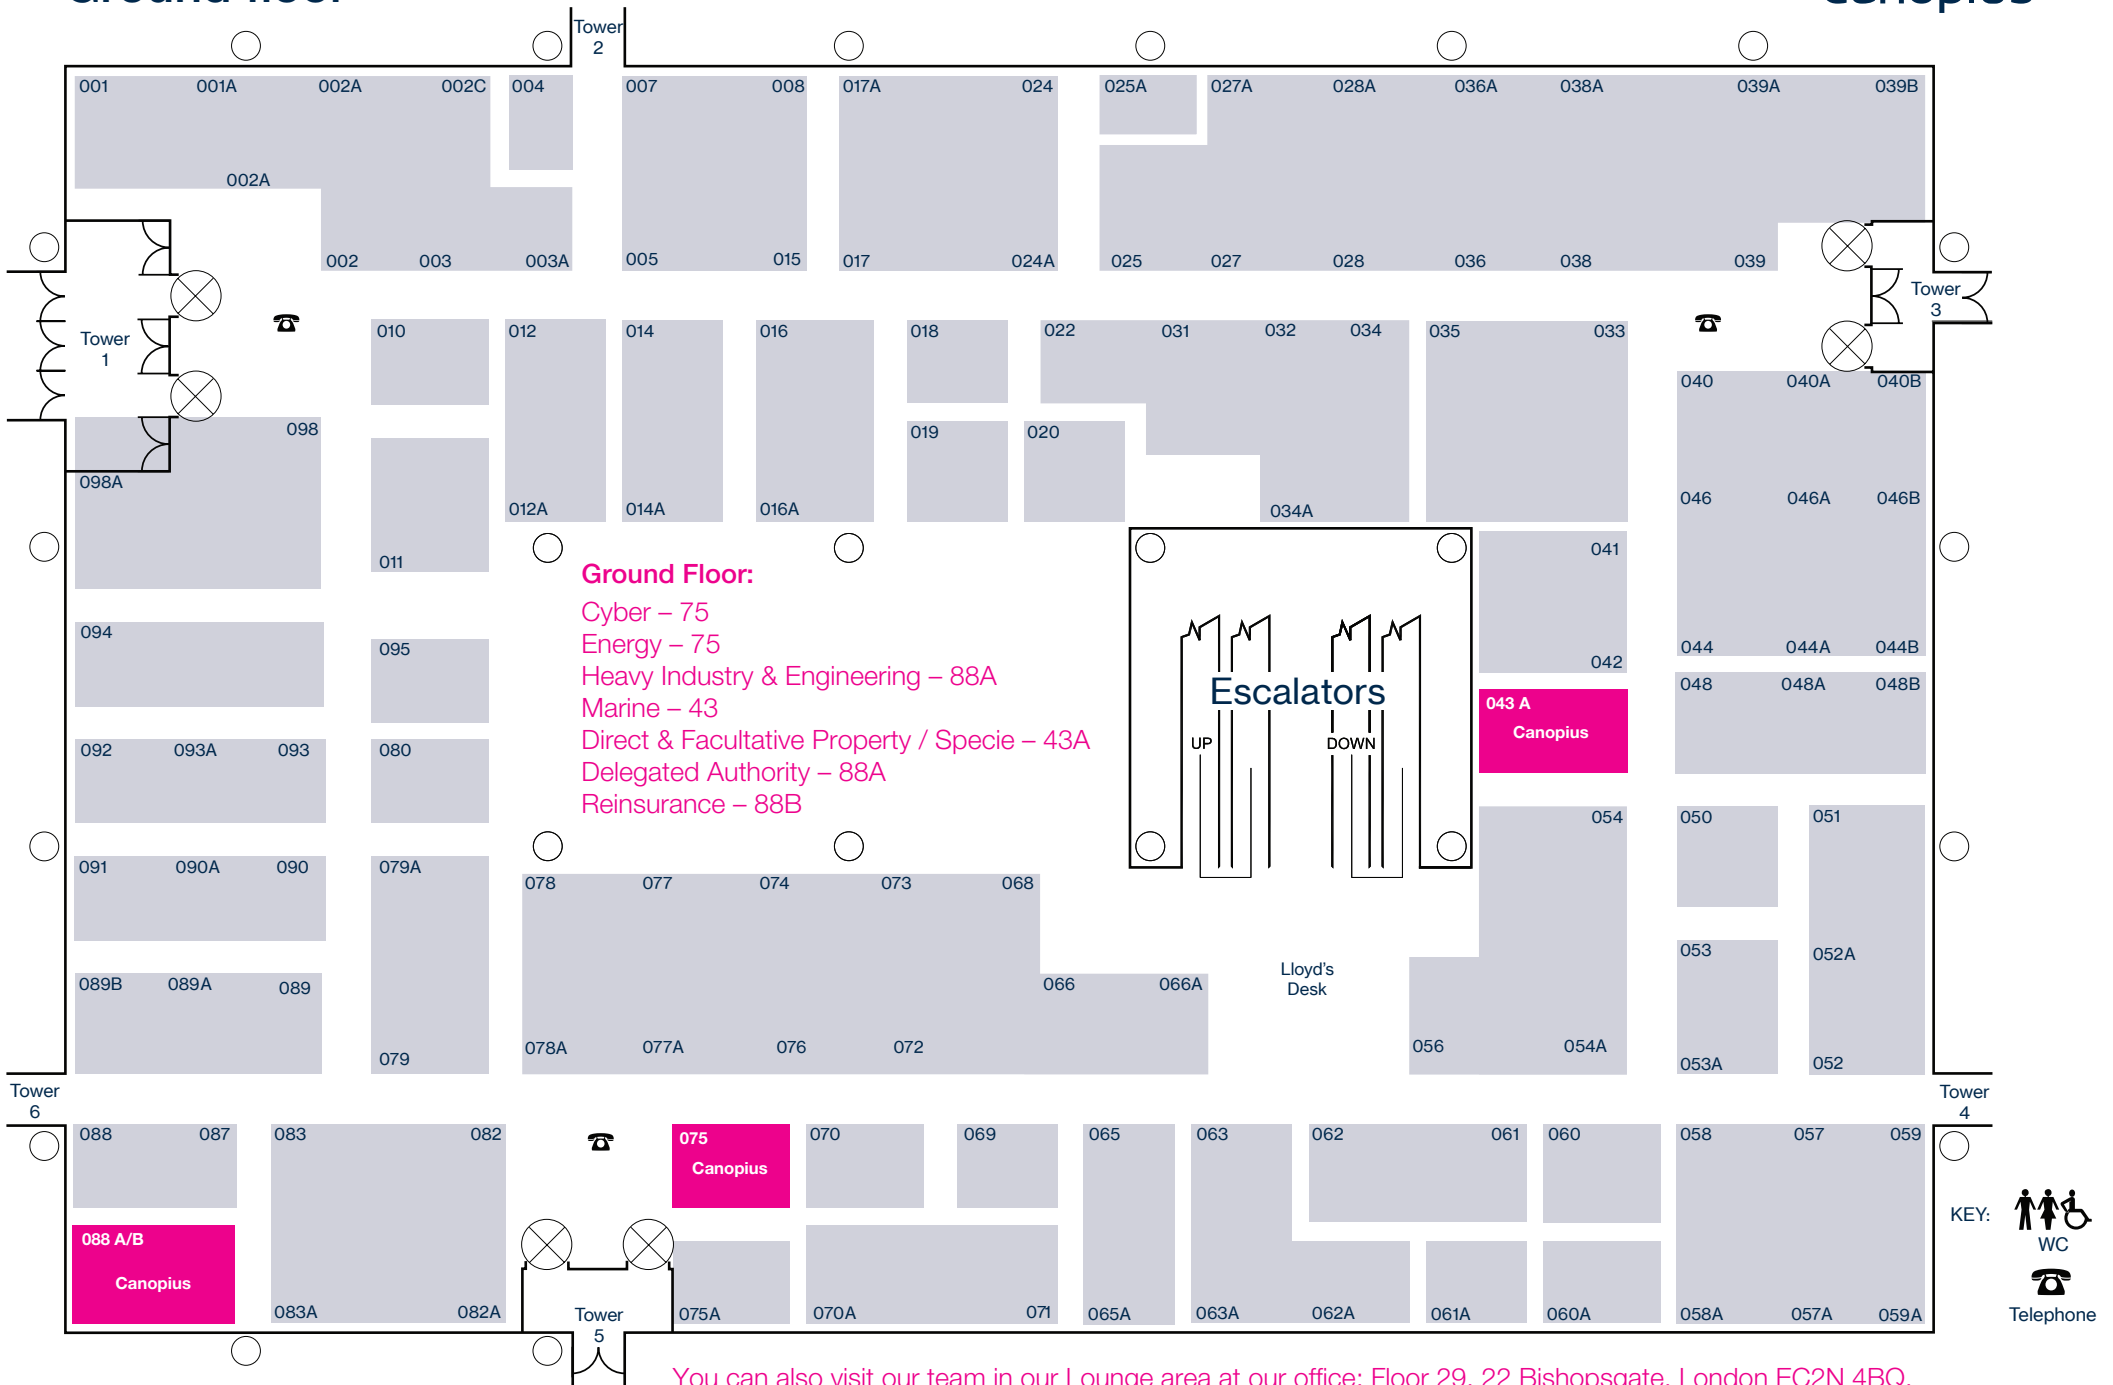

Ground floor

You can also visit our team in our Lounge area at our office: Floor 29, 22 Bishopsgate, London EC2N 4BQ.